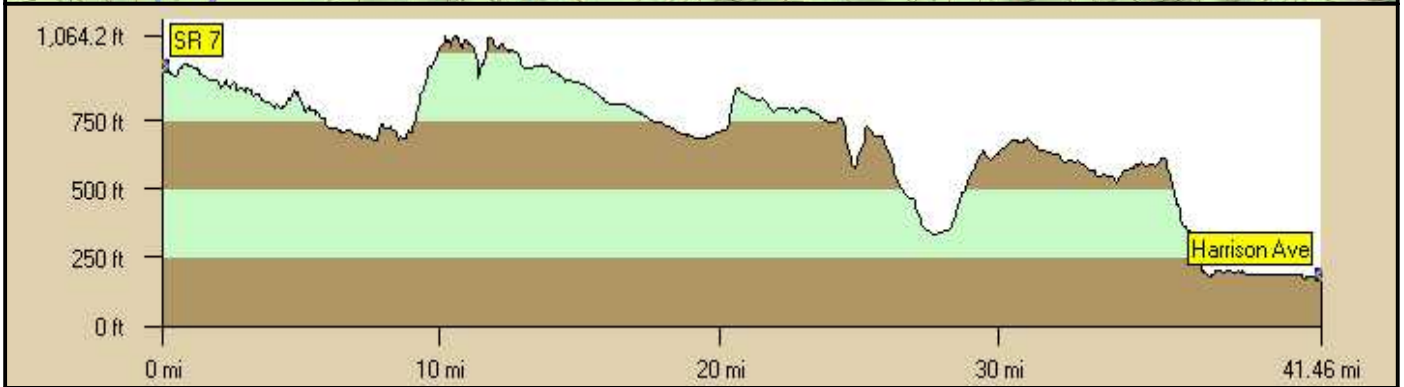

Lin Dist: 31.65 mi	Terr Dist: 31.68 mi	Elev Gain: 72.0 ft	Avg Grade: 2
Grade: 2	Latitude: N46° 52.010'	Longitude: W122° 15.937'	Elev: 801.6 ft
Climb Elev: 2,038.7 ft	Desc Elev: 1,966.7 ft	Max. Elev: 805.2 ft	Min. Elev: 236.0 ft
Climb Dist: 16.13 mi	Desc Dist: 15.37 mi		

Lin Dist: 44.87 mi	Terr Dist: 44.90 mi	Elev Gain: 253.8 ft	Avg Grade: 2
Grade: 2	Latitude: N46° 36.603'	Longitude: W121° 40.131'	Elev: 1,055.4 ft
Climb Elev: 3,087.4 ft	Desc Elev: 2,833.7 ft	Max. Elev: 2,578.0 ft	Min. Elev: 797.2 ft
Climb Dist: 25.61 mi	Desc Dist: 19.23 mi		

Lin Dist: 34.67 mi	Terr Dist: 34.69 mi	Elev Gain: -101.9 ft	Avg Grade: 2
Grade: 2	Latitude: N46° 33.490'	Longitude: W122° 16.516'	Elev: 953.4 ft
Climb Elev: 1,925.6 ft	Desc Elev: 2,027.4 ft	Max. Elev: 1,182.5 ft	Min. Elev: 830.0 ft
Climb Dist: 14.93 mi	Desc Dist: 18.59 mi		

Lin Dist: 40.88 mi	Terr Dist: 40.92 mi	Elev Gain: 8.4 ft	Avg Grade: 3
Grade: 3	Latitude: N47° 37.365'	Longitude: W122° 30.655'	Elev: 22.1 ft
Climb Elev: 3,260.7 ft	Desc Elev: 3,252.2 ft	Max. Elev: 456.1 ft	Min. Elev: 9.5 ft
Climb Dist: 19.96 mi	Desc Dist: 20.96 mi		