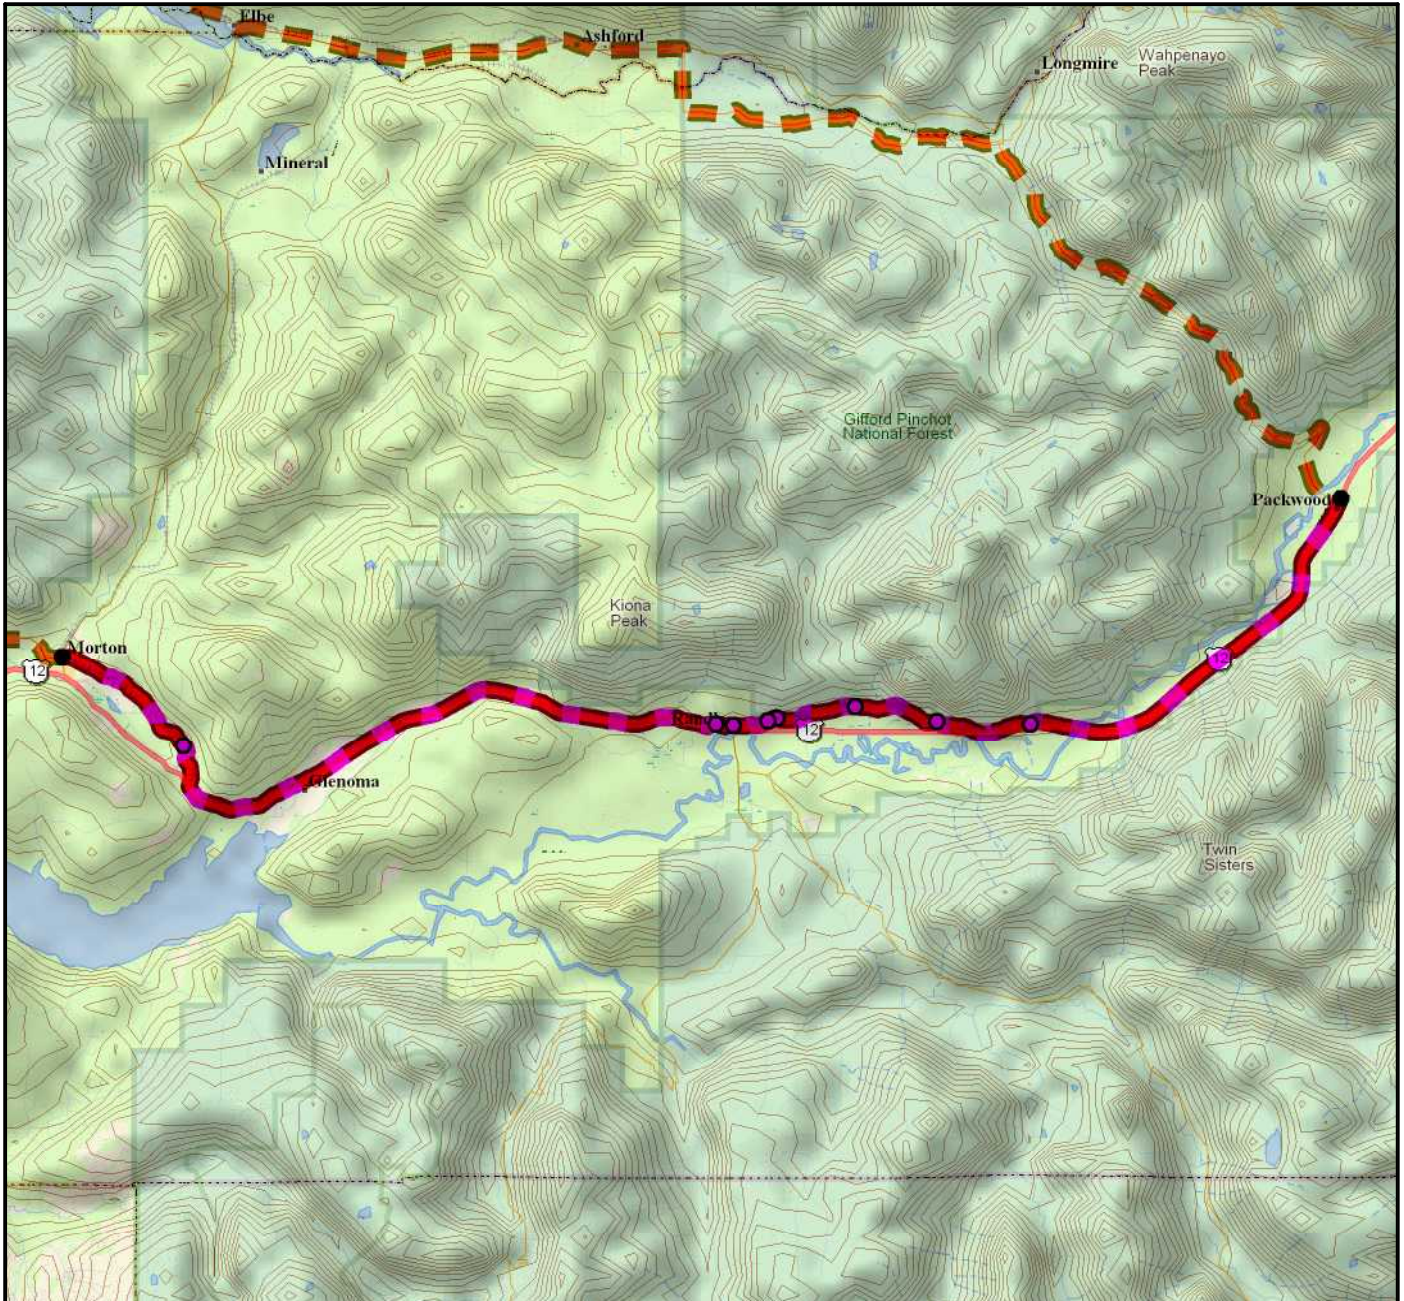

Lin Dist: 46.81 mi	Terr Dist: 46.86 mi	Elev Gain: 713.2 ft	Avg Grade: 2
Grade: 2	Latitude: N47° 10.760'	Longitude: W122° 0.984'	Elev: 729.1 ft
Climb Elev: 3,784.0 ft	Desc Elev: 3,070.8 ft	Max. Elev: 746.3 ft	Min. Elev: 15.9 ft
Climb Dist: 23.28 mi	Desc Dist: 21.73 mi		

Lin Dist: 31.65 mi	Terr Dist: 31.68 mi	Elev Gain: 72.0 ft	Avg Grade: 2
Grade: 2	Latitude: N46° 52.010'	Longitude: W122° 15.937'	Elev: 801.6 ft
Climb Elev: 2,038.7 ft	Desc Elev: 1,966.7 ft	Max. Elev: 805.2 ft	Min. Elev: 236.0 ft
Climb Dist: 16.13 mi	Desc Dist: 15.37 mi		

Lin Dist: 44.87 mi	Terr Dist: 44.90 mi	Elev Gain: 253.8 ft	Avg Grade: 2
Grade: 2	Latitude: N46° 36.603'	Longitude: W121° 40.131'	Elev: 1,055.4 ft
Climb Elev: 3,087.4 ft	Desc Elev: 2,833.7 ft	Max. Elev: 2,578.0 ft	Min. Elev: 797.2 ft
Climb Dist: 25.61 mi	Desc Dist: 19.23 mi		

Lin Dist: 34.67 mi	Terr Dist: 34.69 mi	Elev Gain: -101.9 ft	Avg Grade: 2
Grade: 2	Latitude: N46° 33.490'	Longitude: W122° 16.516'	Elev: 953.4 ft
Climb Elev: 1,925.6 ft	Desc Elev: 2,027.4 ft	Max. Elev: 1,182.5 ft	Min. Elev: 830.0 ft
Climb Dist: 14.93 mi	Desc Dist: 18.59 mi		