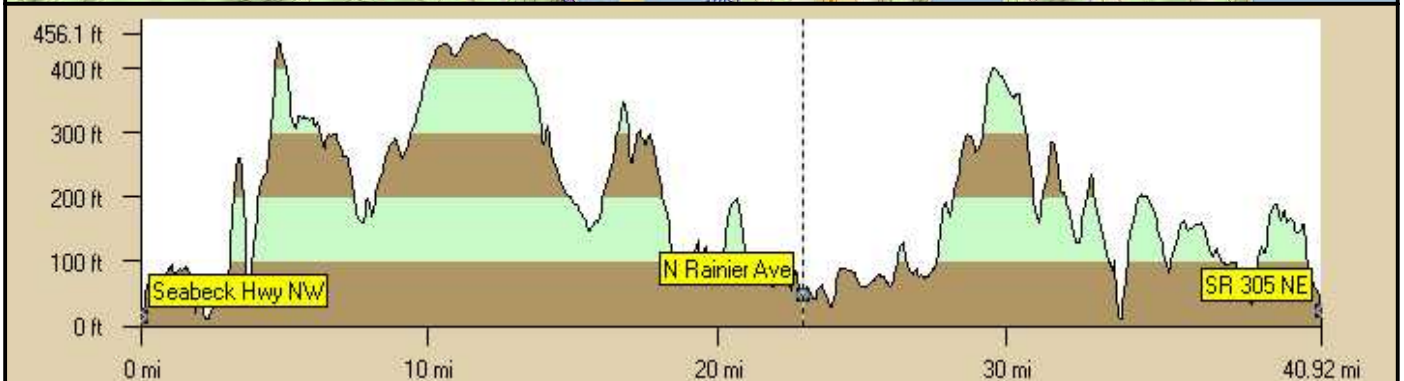

Lin Dist: 40.88 mi	Terr Dist: 40.92 mi	Elev Gain: 8.4 ft	Avg Grade: 3
Grade: 3	Latitude: N47° 37.365'	Longitude: W122° 30.655'	Elev: 22.1 ft
Climb Elev: 3,260.7 ft	Desc Elev: 3,252.2 ft	Max. Elev: 456.1 ft	Min. Elev: 9.5 ft
Climb Dist: 19.96 mi	Desc Dist: 20.96 mi