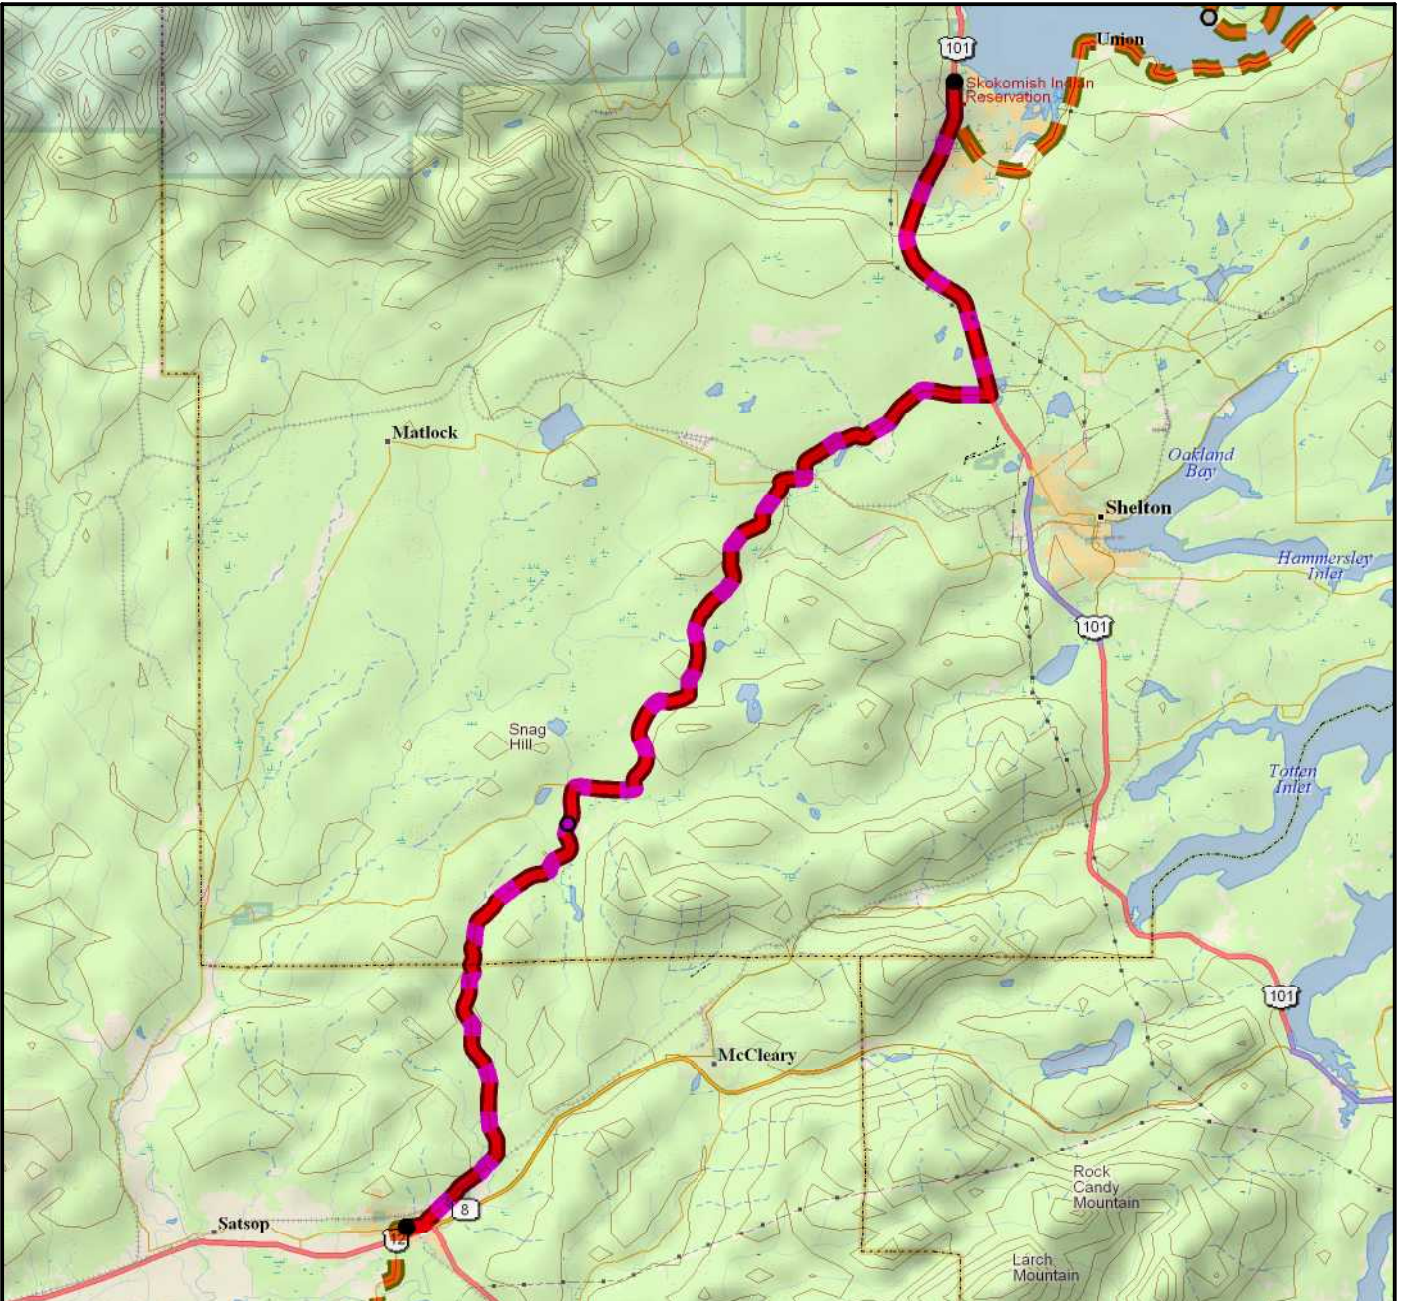

Lin Dist: 34.67 mi	Terr Dist: 34.69 mi	Elev Gain: -101.9 ft	Avg Grade: 2
Grade: 2	Latitude: N46° 33.490'	Longitude: W122° 16.516'	Elev: 953.4 ft
Climb Elev: 1,925.6 ft	Desc Elev: 2,027.4 ft	Max. Elev: 1,182.5 ft	Min. Elev: 830.0 ft
Climb Dist: 14.93 mi	Desc Dist: 18.59 mi		

Lin Dist: 41.44 mi	Terr Dist: 41.46 mi	Elev Gain: -765.5 ft	Avg Grade: 2
Grade: 2	Latitude: N46° 43.675'	Longitude: W122° 58.706'	Elev: 188.0 ft
Climb Elev: 2,080.8 ft	Desc Elev: 2,846.3 ft	Max. Elev: 1,064.2 ft	Min. Elev: 173.4 ft
Climb Dist: 15.75 mi	Desc Dist: 24.99 mi		

Lin Dist: 33.43 mi	Terr Dist: 33.43 mi	Elev Gain: -111.9 ft	Avg Grade: 0
Grade: 0	Latitude: N47° 0.281'	Longitude: W123° 23.989'	Elev: 76.2 ft
Climb Elev: 406.8 ft	Desc Elev: 518.6 ft	Max. Elev: 207.7 ft	Min. Elev: 27.1 ft
Climb Dist: 13.87 mi	Desc Dist: 16.00 mi		