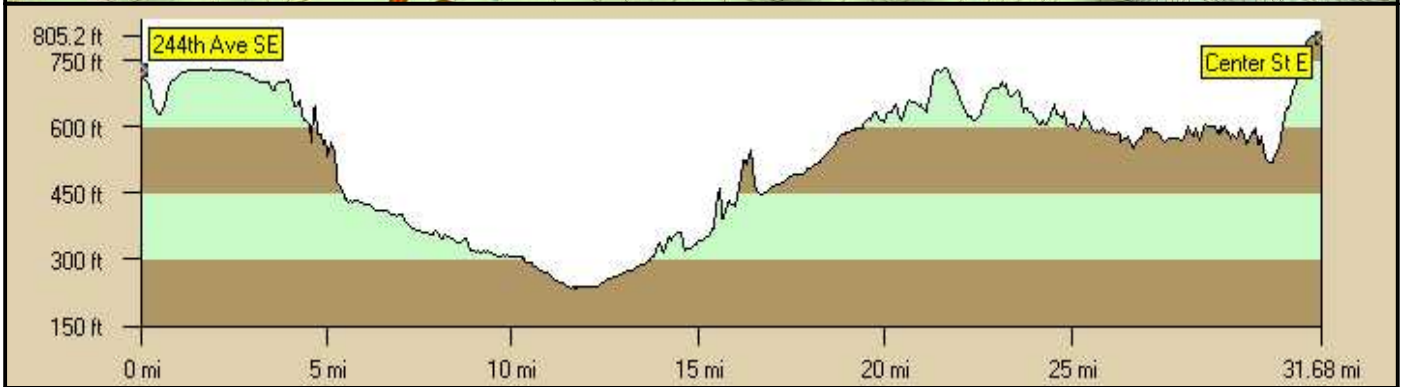

Lin Dist: 46.81 mi	Terr Dist: 46.86 mi	Elev Gain: 713.2 ft	Avg Grade: 2
Grade: 2	Latitude: N47° 10.760'	Longitude: W122° 0.984'	Elev: 729.1 ft
Climb Elev: 3,784.0 ft	Desc Elev: 3,070.8 ft	Max. Elev: 746.3 ft	Min. Elev: 15.9 ft
Climb Dist: 23.28 mi	Desc Dist: 21.73 mi		

Lin Dist: 31.65 mi	Terr Dist: 31.68 mi	Elev Gain: 72.0 ft	Avg Grade: 2
Grade: 2	Latitude: N46° 52.010'	Longitude: W122° 15.937'	Elev: 801.6 ft
Climb Elev: 2,038.7 ft	Desc Elev: 1,966.7 ft	Max. Elev: 805.2 ft	Min. Elev: 236.0 ft
Climb Dist: 16.13 mi	Desc Dist: 15.37 mi		

Lin Dist: 73.94 mi	Terr Dist: 73.99 mi	Elev Gain: -30.8 ft	Avg Grade: 2
Grade: 2	Latitude: N47° 38.463'	Longitude: W122° 49.662'	Elev: 13.6 ft
Climb Elev: 4,726.3 ft	Desc Elev: 4,757.1 ft	Max. Elev: 527.4 ft	Min. Elev: 6.6 ft
Climb Dist: 37.13 mi	Desc Dist: 36.50 mi		

Lin Dist: 40.88 mi	Terr Dist: 40.92 mi	Elev Gain: 8.4 ft	Avg Grade: 3
Grade: 3	Latitude: N47° 37.365'	Longitude: W122° 30.655'	Elev: 22.1 ft
Climb Elev: 3,260.7 ft	Desc Elev: 3,252.2 ft	Max. Elev: 456.1 ft	Min. Elev: 9.5 ft
Climb Dist: 19.96 mi	Desc Dist: 20.96 mi		