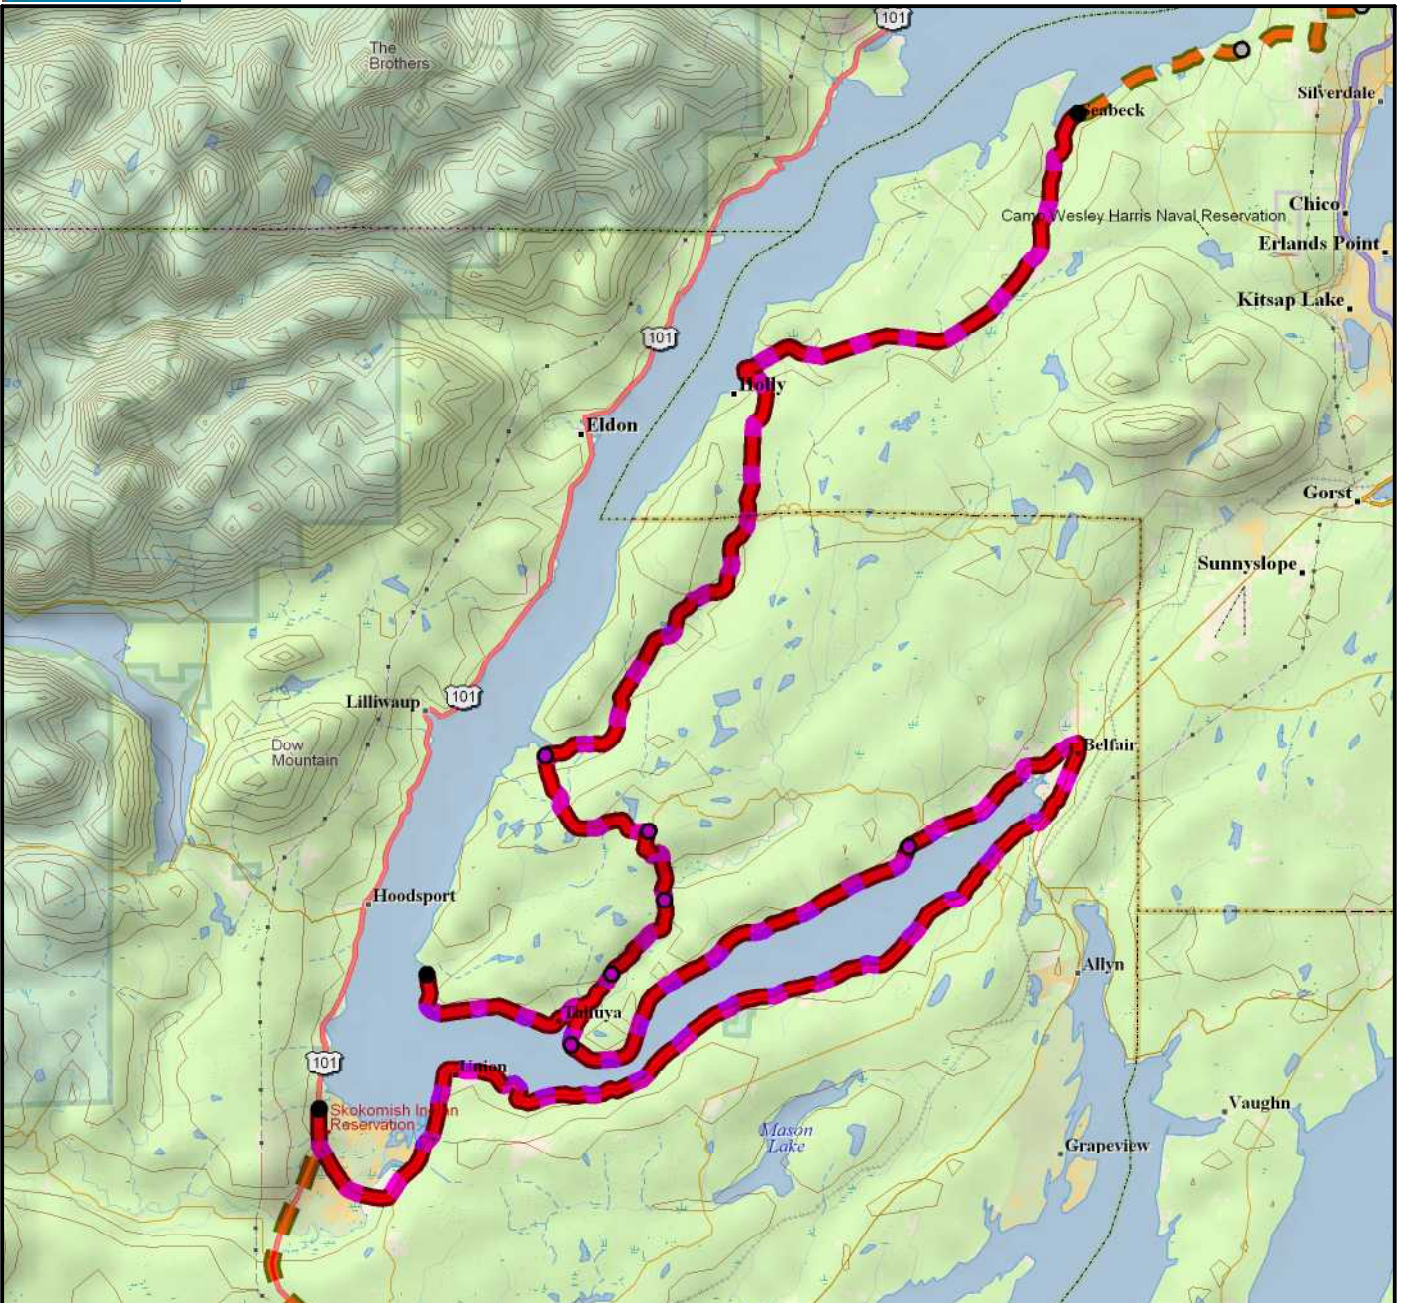

Lin Dist: 34.67 mi	Terr Dist: 34.69 mi	Elev Gain: -101.9 ft	Avg Grade: 2
Grade: 2	Latitude: N46° 33.490'	Longitude: W122° 16.516'	Elev: 953.4 ft
Climb Elev: 1,925.6 ft	Desc Elev: 2,027.4 ft	Max. Elev: 1,182.5 ft	Min. Elev: 830.0 ft
Climb Dist: 14.93 mi	Desc Dist: 18.59 mi		

Lin Dist: 41.44 mi	Terr Dist: 41.46 mi	Elev Gain: -765.5 ft	Avg Grade: 2
Grade: 2	Latitude: N46° 43.675'	Longitude: W122° 58.706'	Elev: 188.0 ft
Climb Elev: 2,080.8 ft	Desc Elev: 2,846.3 ft	Max. Elev: 1,064.2 ft	Min. Elev: 173.4 ft
Climb Dist: 15.75 mi	Desc Dist: 24.99 mi		

Lin Dist: 33.43 mi	Terr Dist: 33.43 mi	Elev Gain: -111.9 ft	Avg Grade: 0
Grade: 0	Latitude: N47° 0.281'	Longitude: W123° 23.989'	Elev: 76.2 ft
Climb Elev: 406.8 ft	Desc Elev: 518.6 ft	Max. Elev: 207.7 ft	Min. Elev: 27.1 ft
Climb Dist: 13.87 mi	Desc Dist: 16.00 mi		

Lin Dist: 32.97 mi	Terr Dist: 32.98 mi	Elev Gain: -32.2 ft	Avg Grade: 1
Grade: 1	Latitude: N47° 20.714'	Longitude: W123° 9.677'	Elev: 44.6 ft
Climb Elev: 1,281.0 ft	Desc Elev: 1,313.2 ft	Max. Elev: 475.0 ft	Min. Elev: 26.2 ft
Climb Dist: 17.67 mi	Desc Dist: 15.01 mi		