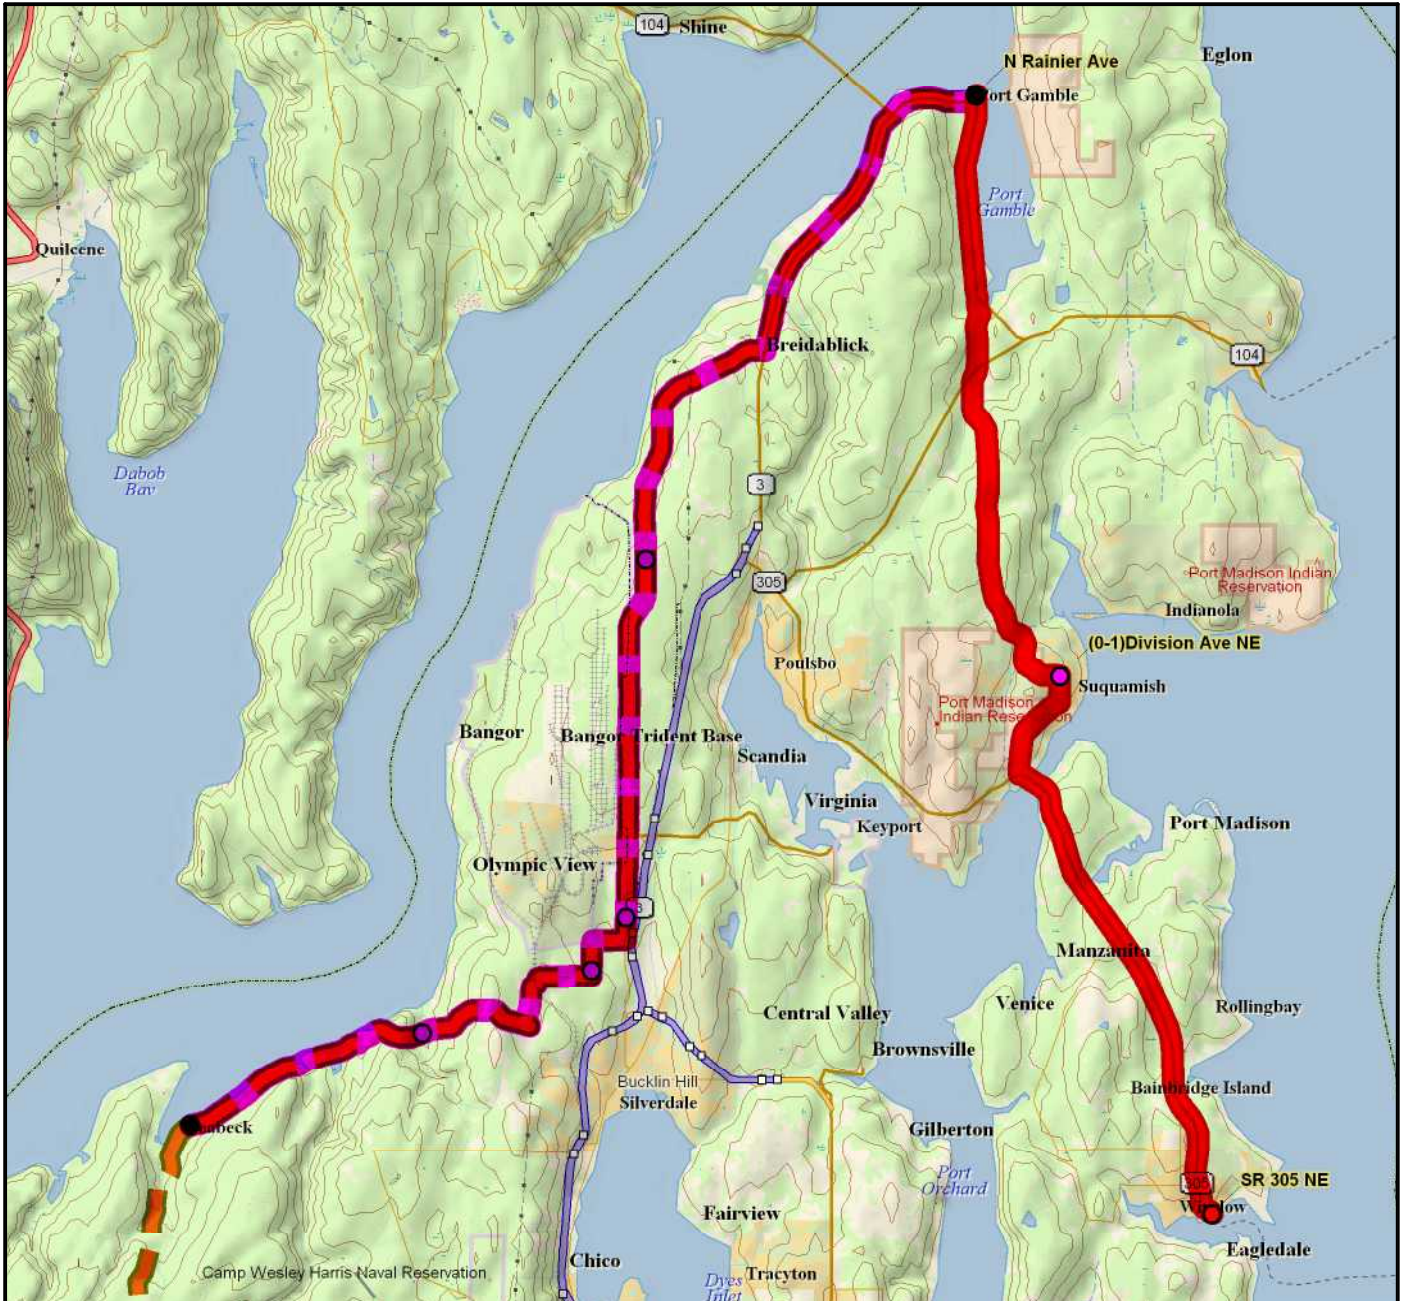

Lin Dist: 40.88 mi	Terr Dist: 40.92 mi	Elev Gain: 8.4 ft	Avg Grade: 3
Grade: 3	Latitude: N47° 37.365'	Longitude: W122° 30.655'	Elev: 22.1 ft
Climb Elev: 3,260.7 ft	Desc Elev: 3,252.2 ft	Max. Elev: 456.1 ft	Min. Elev: 9.5 ft
Climb Dist: 19.96 mi	Desc Dist: 20.96 mi