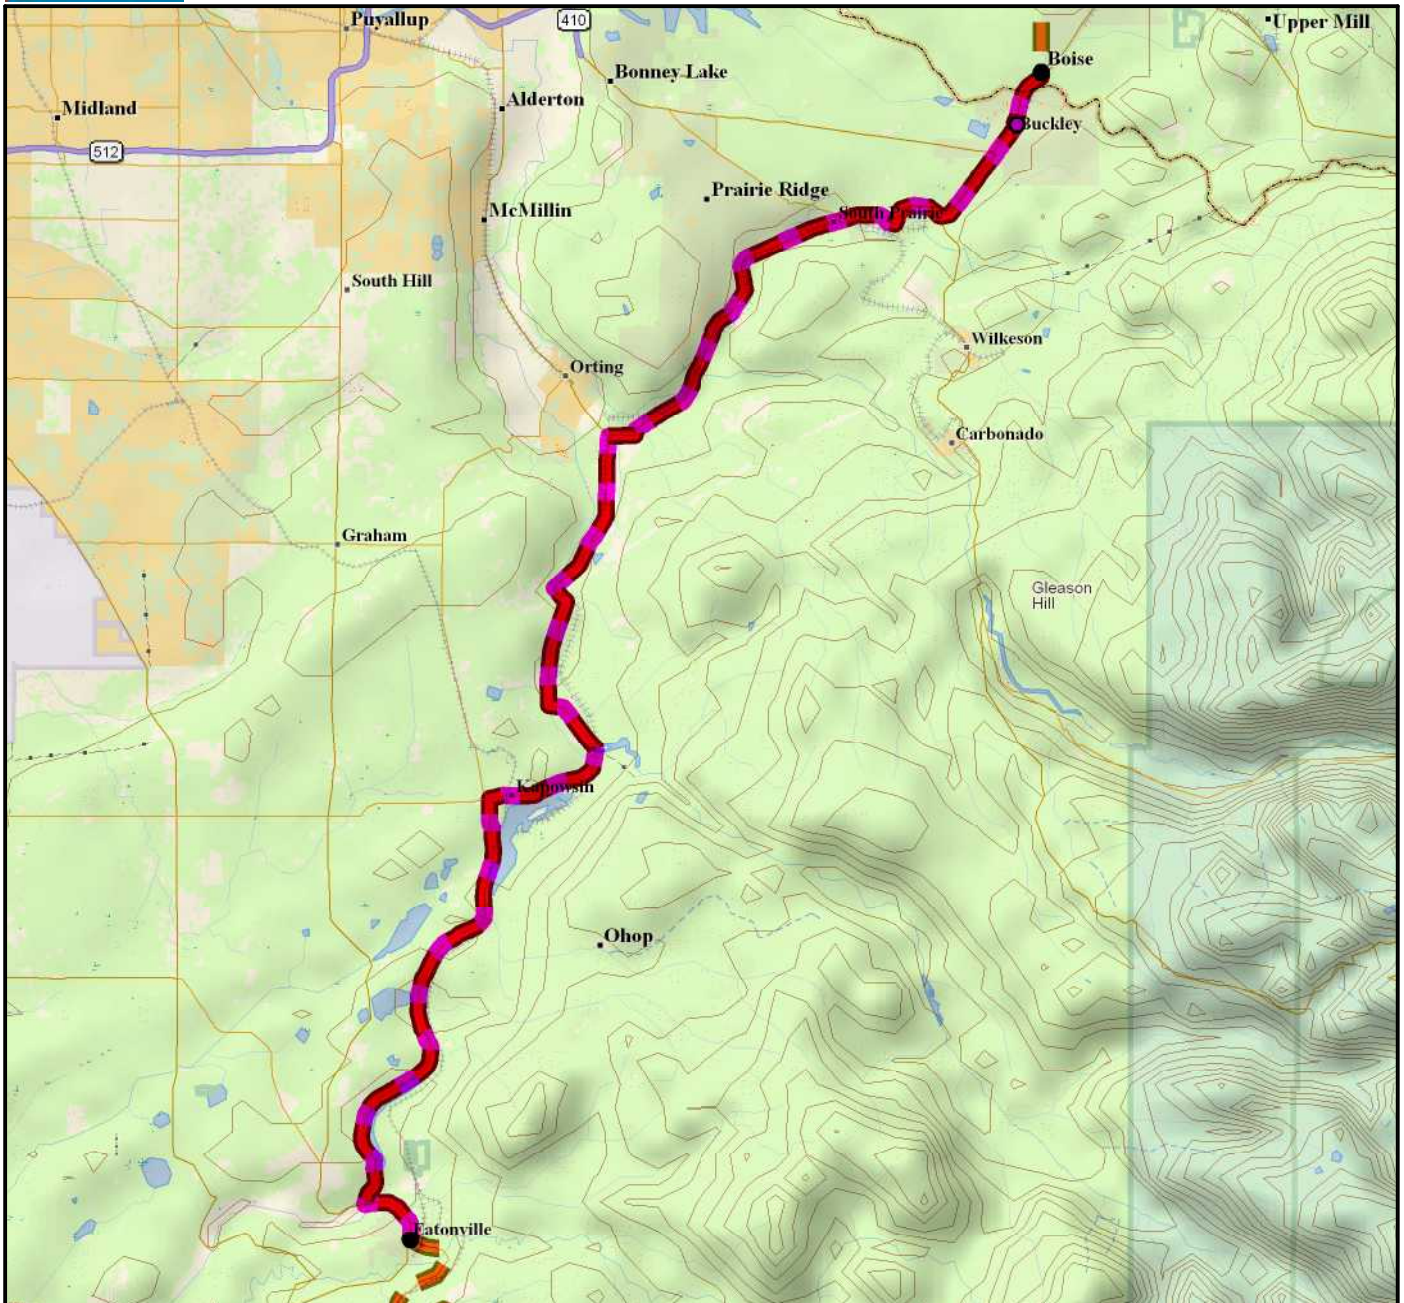

Lin Dist: 46.81 mi	Terr Dist: 46.86 mi	Elev Gain: 713.2 ft	Avg Grade: 2
Grade: 2	Latitude: N47° 10.760'	Longitude: W122° 0.984'	Elev: 729.1 ft
Climb Elev: 3,784.0 ft	Desc Elev: 3,070.8 ft	Max. Elev: 746.3 ft	Min. Elev: 15.9 ft
Climb Dist: 23.28 mi	Desc Dist: 21.73 mi		

Lin Dist: 31.65 mi	Terr Dist: 31.68 mi	Elev Gain: 72.0 ft	Avg Grade: 2
Grade: 2	Latitude: N46° 52.010'	Longitude: W122° 15.937'	Elev: 801.6 ft
Climb Elev: 2,038.7 ft	Desc Elev: 1,966.7 ft	Max. Elev: 805.2 ft	Min. Elev: 236.0 ft
Climb Dist: 16.13 mi	Desc Dist: 15.37 mi		

Lin Dist: 44.87 mi	Terr Dist: 44.90 mi	Elev Gain: 253.8 ft	Avg Grade: 2
Grade: 2	Latitude: N46° 36.603'	Longitude: W121° 40.131'	Elev: 1,055.4 ft
Climb Elev: 3,087.4 ft	Desc Elev: 2,833.7 ft	Max. Elev: 2,578.0 ft	Min. Elev: 797.2 ft
Climb Dist: 25.61 mi	Desc Dist: 19.23 mi		

Lin Dist: 34.67 mi	Terr Dist: 34.69 mi	Elev Gain: -101.9 ft	Avg Grade: 2
Grade: 2	Latitude: N46° 33.490'	Longitude: W122° 16.516'	Elev: 953.4 ft
Climb Elev: 1,925.6 ft	Desc Elev: 2,027.4 ft	Max. Elev: 1,182.5 ft	Min. Elev: 830.0 ft
Climb Dist: 14.93 mi	Desc Dist: 18.59 mi		