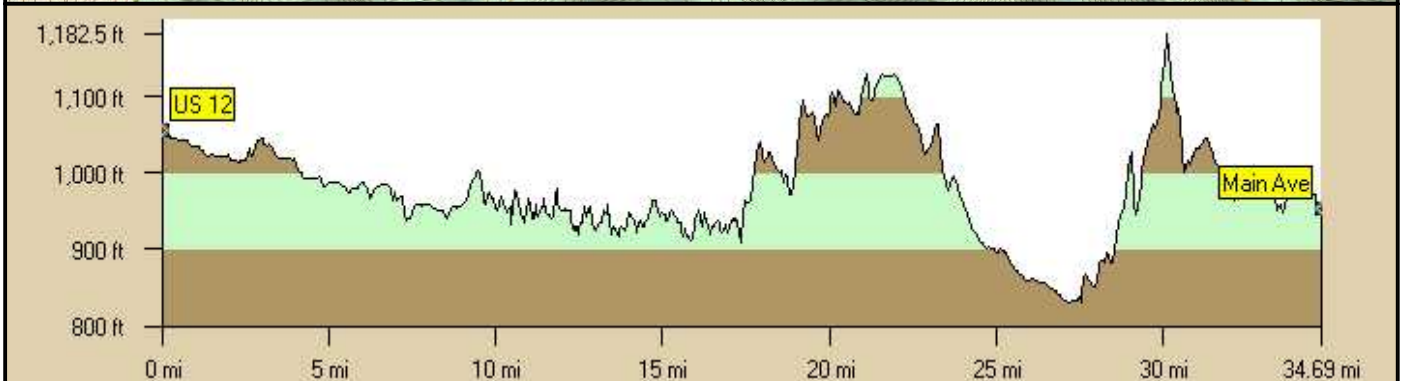

Lin Dist: 46.81 mi	Terr Dist: 46.86 mi	Elev Gain: 713.2 ft	Avg Grade: 2
Grade: 2	Latitude: N47° 10.760'	Longitude: W122° 0.984'	Elev: 729.1 ft
Climb Elev: 3,784.0 ft	Desc Elev: 3,070.8 ft	Max. Elev: 746.3 ft	Min. Elev: 15.9 ft
Climb Dist: 23.28 mi	Desc Dist: 21.73 mi		

Lin Dist: 31.65 mi	Terr Dist: 31.68 mi	Elev Gain: 72.0 ft	Avg Grade: 2
Grade: 2	Latitude: N46° 52.010'	Longitude: W122° 15.937'	Elev: 801.6 ft
Climb Elev: 2,038.7 ft	Desc Elev: 1,966.7 ft	Max. Elev: 805.2 ft	Min. Elev: 236.0 ft
Climb Dist: 16.13 mi	Desc Dist: 15.37 mi		

Lin Dist: 44.87 mi	Terr Dist: 44.90 mi	Elev Gain: 253.8 ft	Avg Grade: 2
Grade: 2	Latitude: N46° 36.603'	Longitude: W121° 40.131'	Elev: 1,055.4 ft
Climb Elev: 3,087.4 ft	Desc Elev: 2,833.7 ft	Max. Elev: 2,578.0 ft	Min. Elev: 797.2 ft
Climb Dist: 25.61 mi	Desc Dist: 19.23 mi		

Lin Dist: 40.88 mi	Terr Dist: 40.92 mi	Elev Gain: 8.4 ft	Avg Grade: 3
Grade: 3	Latitude: N47° 37.365'	Longitude: W122° 30.655'	Elev: 22.1 ft
Climb Elev: 3,260.7 ft	Desc Elev: 3,252.2 ft	Max. Elev: 456.1 ft	Min. Elev: 9.5 ft
Climb Dist: 19.96 mi	Desc Dist: 20.96 mi		