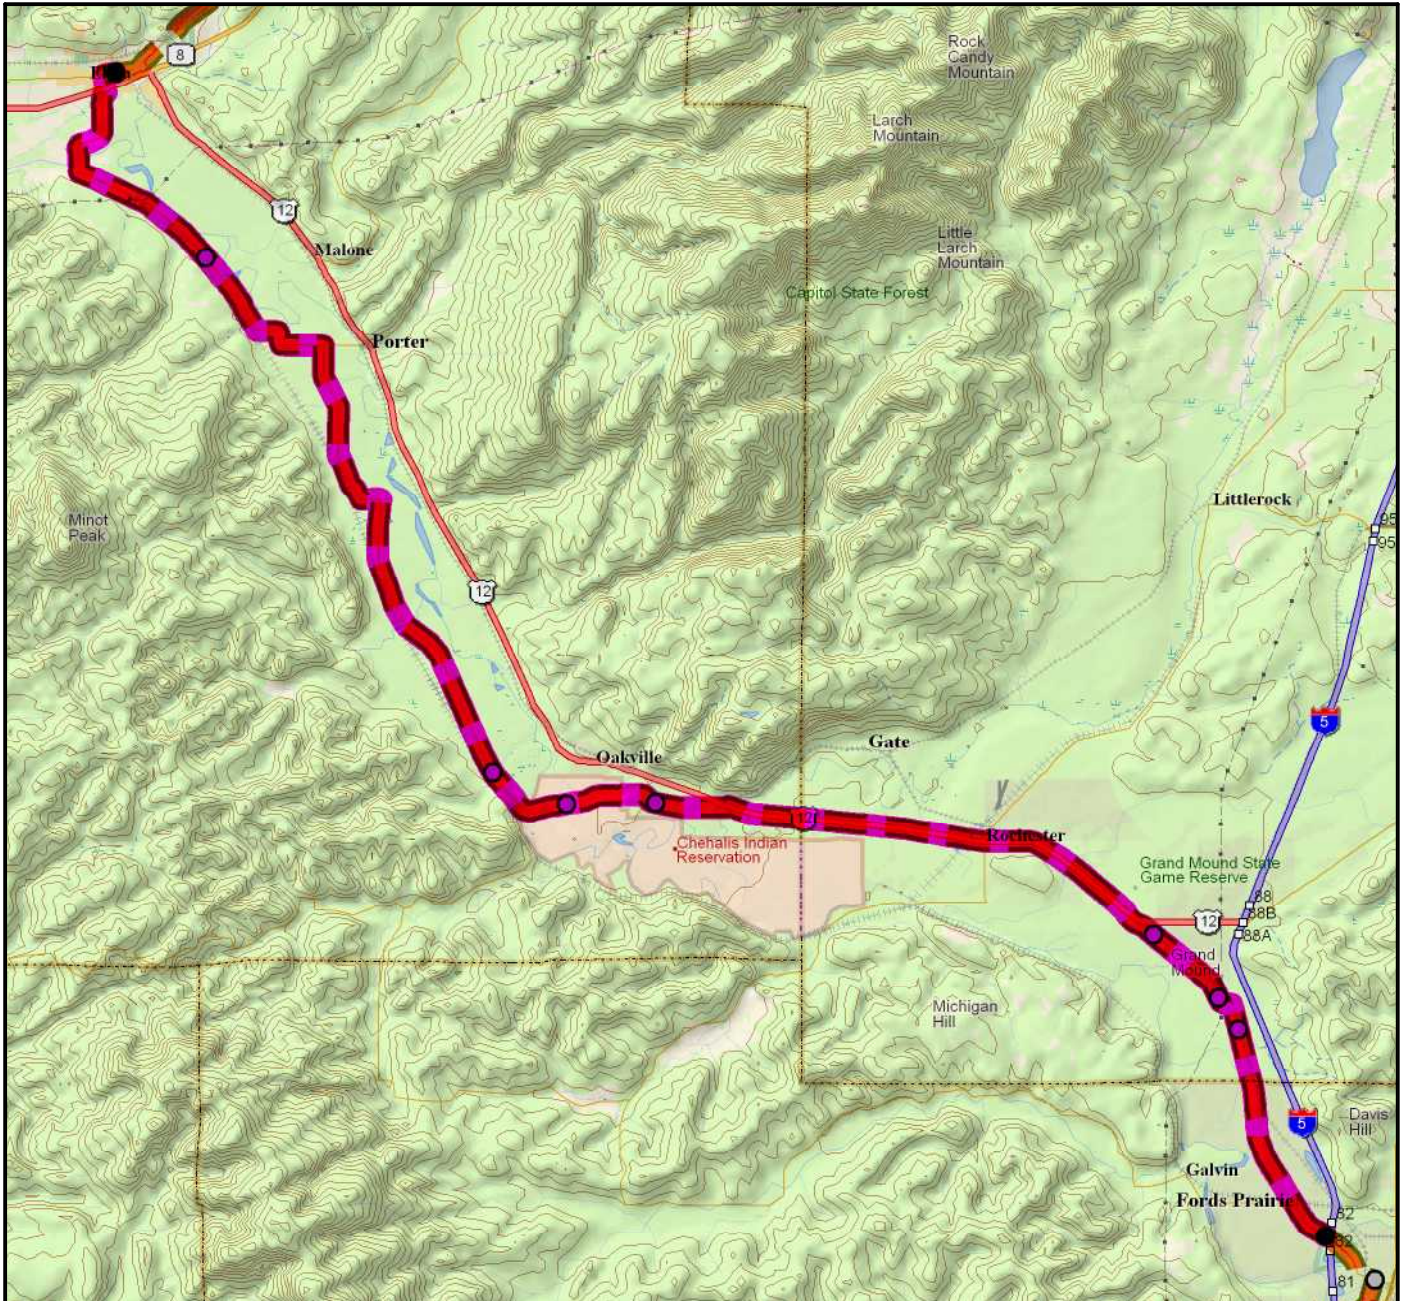

Lin Dist: 44.87 mi	Terr Dist: 44.90 mi	Elev Gain: 253.8 ft	Avg Grade: 2
Grade: 2	Latitude: N46° 36.603'	Longitude: W121° 40.131'	Elev: 1,055.4 ft
Climb Elev: 3,087.4 ft	Desc Elev: 2,833.7 ft	Max. Elev: 2,578.0 ft	Min. Elev: 797.2 ft
Climb Dist: 25.61 mi	Desc Dist: 19.23 mi		

Lin Dist: 34.67 mi	Terr Dist: 34.69 mi	Elev Gain: -101.9 ft	Avg Grade: 2
Grade: 2	Latitude: N46° 33.490'	Longitude: W122° 16.516'	Elev: 953.4 ft
Climb Elev: 1,925.6 ft	Desc Elev: 2,027.4 ft	Max. Elev: 1,182.5 ft	Min. Elev: 830.0 ft
Climb Dist: 14.93 mi	Desc Dist: 18.59 mi		

Lin Dist: 41.44 mi	Terr Dist: 41.46 mi	Elev Gain: -765.5 ft	Avg Grade: 2
Grade: 2	Latitude: N46° 43.675'	Longitude: W122° 58.706'	Elev: 188.0 ft
Climb Elev: 2,080.8 ft	Desc Elev: 2,846.3 ft	Max. Elev: 1,064.2 ft	Min. Elev: 173.4 ft
Climb Dist: 15.75 mi	Desc Dist: 24.99 mi		

Lin Dist: 33.43 mi	Terr Dist: 33.43 mi	Elev Gain: -111.9 ft	Avg Grade: 0
Grade: 0	Latitude: N47° 0.281'	Longitude: W123° 23.989'	Elev: 76.2 ft
Climb Elev: 406.8 ft	Desc Elev: 518.6 ft	Max. Elev: 207.7 ft	Min. Elev: 27.1 ft
Climb Dist: 13.87 mi	Desc Dist: 16.00 mi		