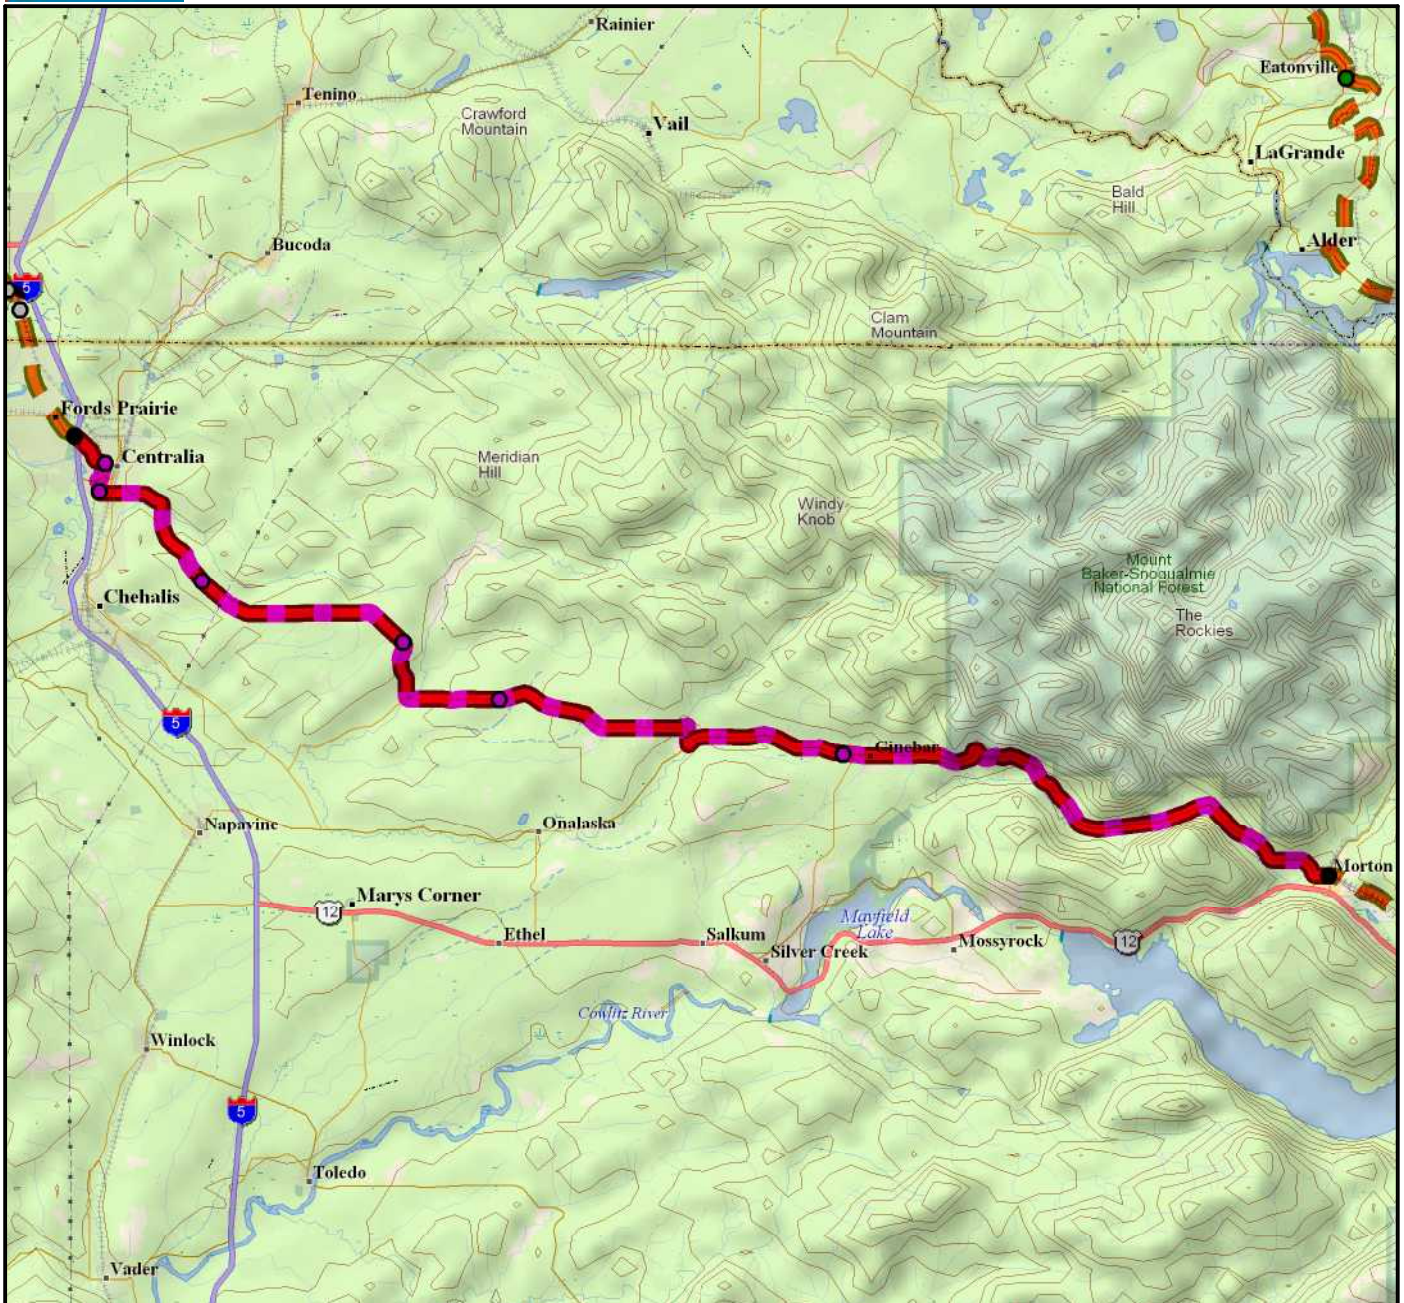

Lin Dist: 31.65 mi	Terr Dist: 31.68 mi	Elev Gain: 72.0 ft	Avg Grade: 2
Grade: 2	Latitude: N46° 52.010'	Longitude: W122° 15.937'	Elev: 801.6 ft
Climb Elev: 2,038.7 ft	Desc Elev: 1,966.7 ft	Max. Elev: 805.2 ft	Min. Elev: 236.0 ft
Climb Dist: 16.13 mi	Desc Dist: 15.37 mi		

Lin Dist: 44.87 mi	Terr Dist: 44.90 mi	Elev Gain: 253.8 ft	Avg Grade: 2
Grade: 2	Latitude: N46° 36.603'	Longitude: W121° 40.131'	Elev: 1,055.4 ft
Climb Elev: 3,087.4 ft	Desc Elev: 2,833.7 ft	Max. Elev: 2,578.0 ft	Min. Elev: 797.2 ft
Climb Dist: 25.61 mi	Desc Dist: 19.23 mi		

Lin Dist: 34.67 mi	Terr Dist: 34.69 mi	Elev Gain: -101.9 ft	Avg Grade: 2
Grade: 2	Latitude: N46° 33.490'	Longitude: W122° 16.516'	Elev: 953.4 ft
Climb Elev: 1,925.6 ft	Desc Elev: 2,027.4 ft	Max. Elev: 1,182.5 ft	Min. Elev: 830.0 ft
Climb Dist: 14.93 mi	Desc Dist: 18.59 mi		

Lin Dist: 33.43 mi	Terr Dist: 33.43 mi	Elev Gain: -111.9 ft	Avg Grade: 0
Grade: 0	Latitude: N47° 0.281'	Longitude: W123° 23.989'	Elev: 76.2 ft
Climb Elev: 406.8 ft	Desc Elev: 518.6 ft	Max. Elev: 207.7 ft	Min. Elev: 27.1 ft
Climb Dist: 13.87 mi	Desc Dist: 16.00 mi		