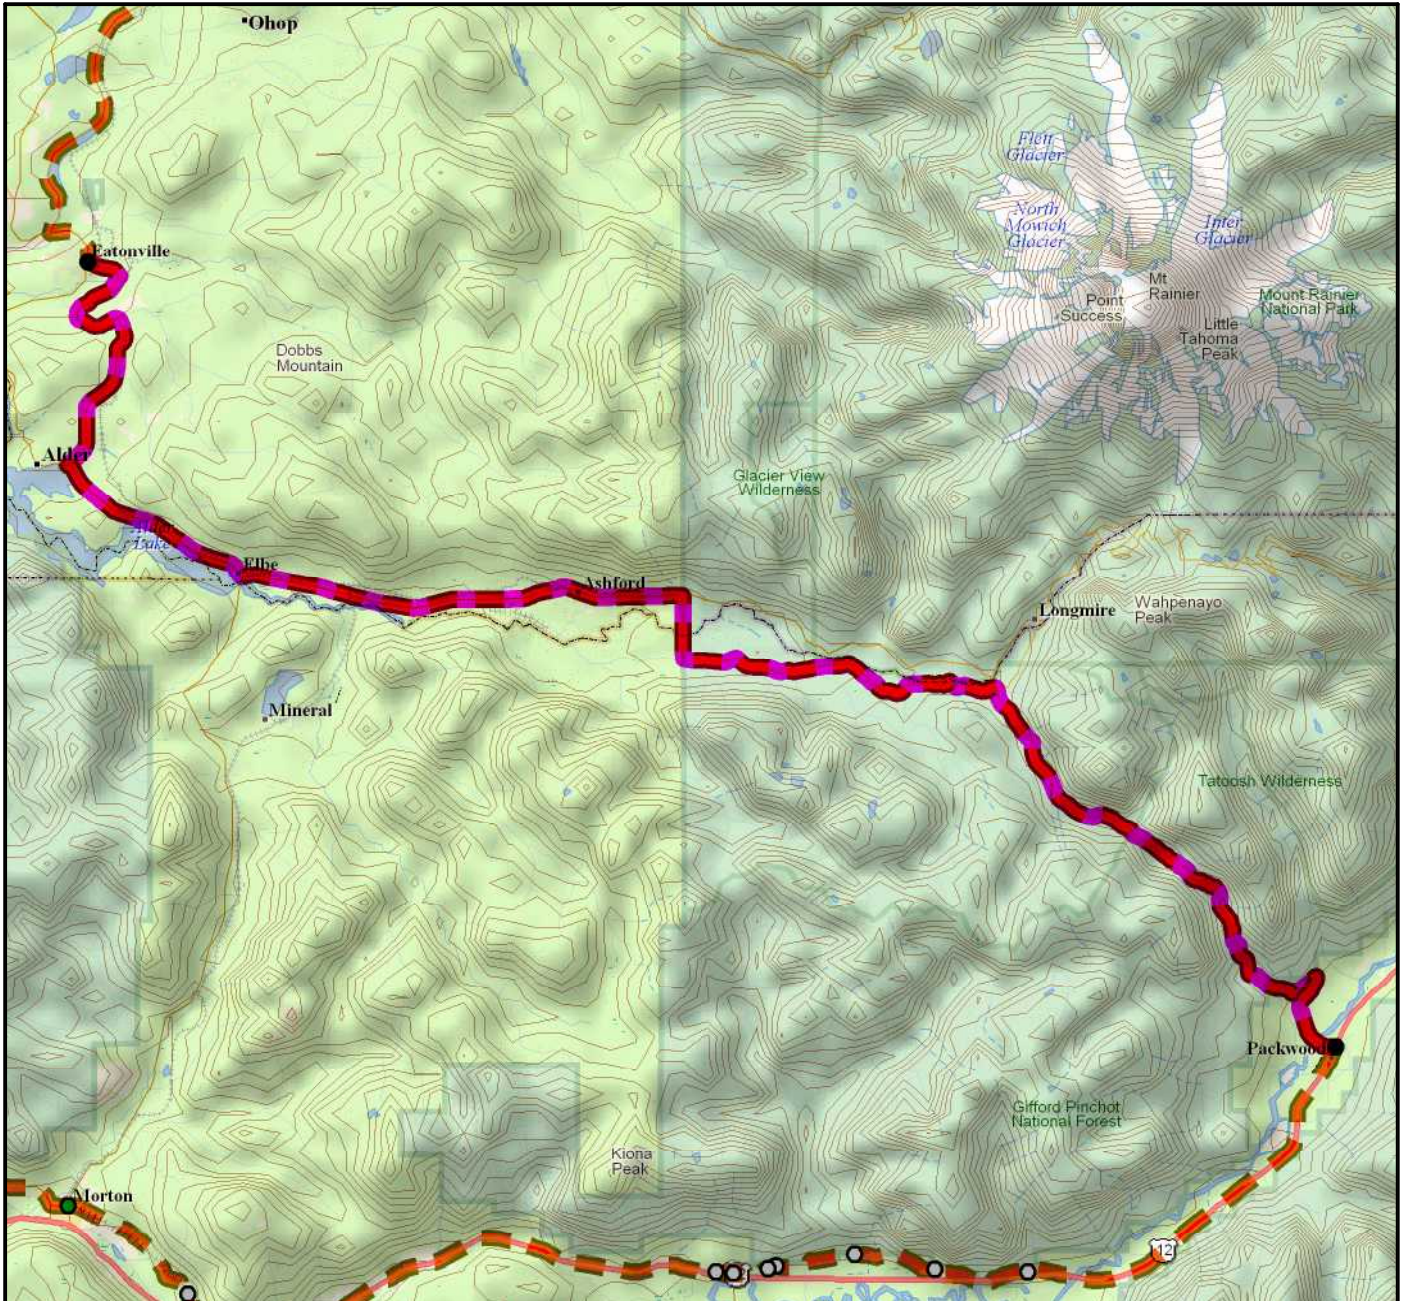

Lin Dist: 46.81 mi	Terr Dist: 46.86 mi	Elev Gain: 713.2 ft	Avg Grade: 2
Grade: 2	Latitude: N47° 10.760'	Longitude: W122° 0.984'	Elev: 729.1 ft
Climb Elev: 3,784.0 ft	Desc Elev: 3,070.8 ft	Max. Elev: 746.3 ft	Min. Elev: 15.9 ft
Climb Dist: 23.28 mi	Desc Dist: 21.73 mi		

Lin Dist: 31.65 mi	Terr Dist: 31.68 mi	Elev Gain: 72.0 ft	Avg Grade: 2
Grade: 2	Latitude: N46° 52.010'	Longitude: W122° 15.937'	Elev: 801.6 ft
Climb Elev: 2,038.7 ft	Desc Elev: 1,966.7 ft	Max. Elev: 805.2 ft	Min. Elev: 236.0 ft
Climb Dist: 16.13 mi	Desc Dist: 15.37 mi		

Lin Dist: 44.87 mi	Terr Dist: 44.90 mi	Elev Gain: 253.8 ft	Avg Grade: 2
Grade: 2	Latitude: N46° 36.603'	Longitude: W121° 40.131'	Elev: 1,055.4 ft
Climb Elev: 3,087.4 ft	Desc Elev: 2,833.7 ft	Max. Elev: 2,578.0 ft	Min. Elev: 797.2 ft
Climb Dist: 25.61 mi	Desc Dist: 19.23 mi		

Lin Dist: 34.67 mi	Terr Dist: 34.69 mi	Elev Gain: -101.9 ft	Avg Grade: 2
Grade: 2	Latitude: N46° 33.490'	Longitude: W122° 16.516'	Elev: 953.4 ft
Climb Elev: 1,925.6 ft	Desc Elev: 2,027.4 ft	Max. Elev: 1,182.5 ft	Min. Elev: 830.0 ft
Climb Dist: 14.93 mi	Desc Dist: 18.59 mi		